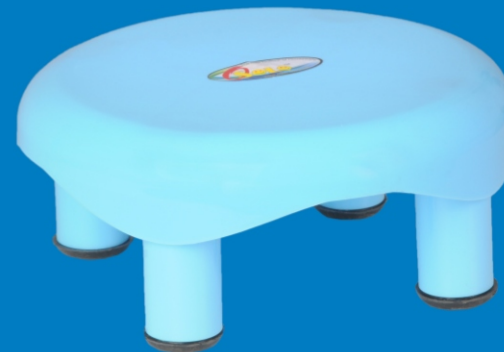

503 Stool Printed