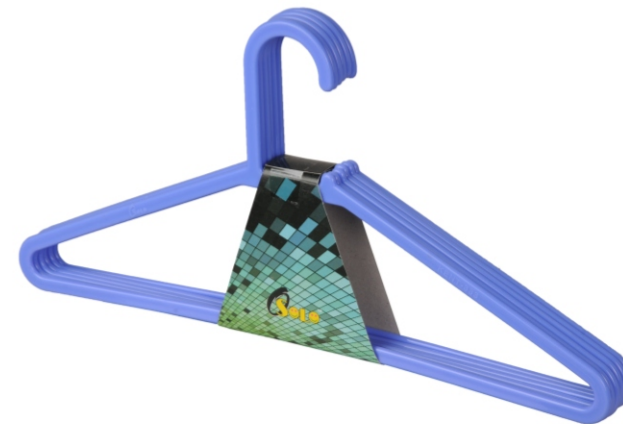

15 Ltr.

Kitchen Tray Big

Available Colours

Hanger 222

Available Colours

Broom

Available Colours

Small Size
Medium Size
Big Size

Hanger 333

Available Colours

Mop Premium SS

Available Colours

Mop

Available Colk

Industrial Container Square

Available Colours